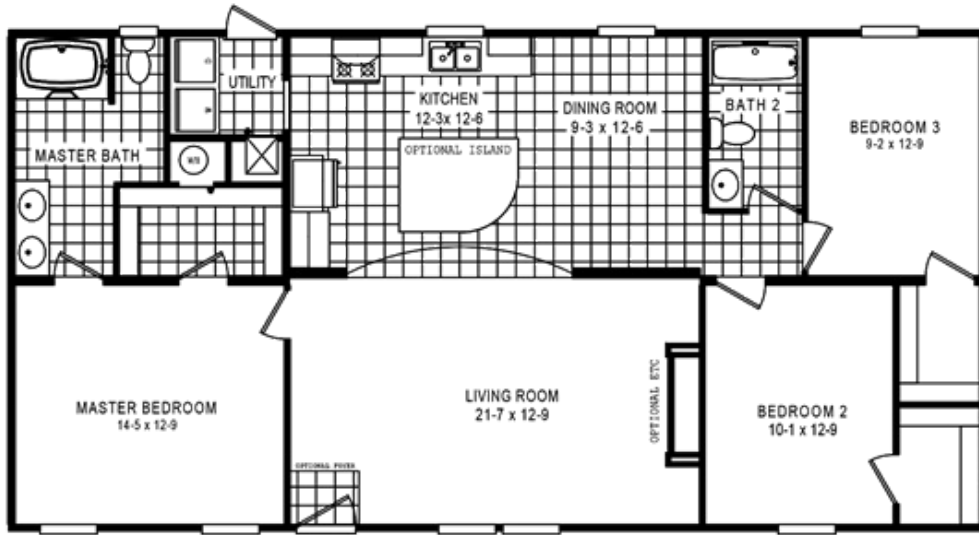

## 52' ROCKETEER 3 - Sale Price Includes Furniture in Home

## 52' ROCKETEER 3 - Sale Price Includes Furniture in Home

Floor plan number: ROC733029NCAB

**3 beds • 2 baths • 1456 sq.ft. • 28' width • 52' depth**

Our home building facilities invest in continuous product and process improvements. Plans, dimensions, features, materials, specifications and availability are subject to change without notice or obligation. Renderings and floor plans are representative likenesses of our homes and may differ from the actual homes. We invite you to tour a Home Center near you and inspect the highest value in quality housing available or call (540) 992-4500 to speak with a Home Consultant. Copyright 2017, CMH. All rights reserved.